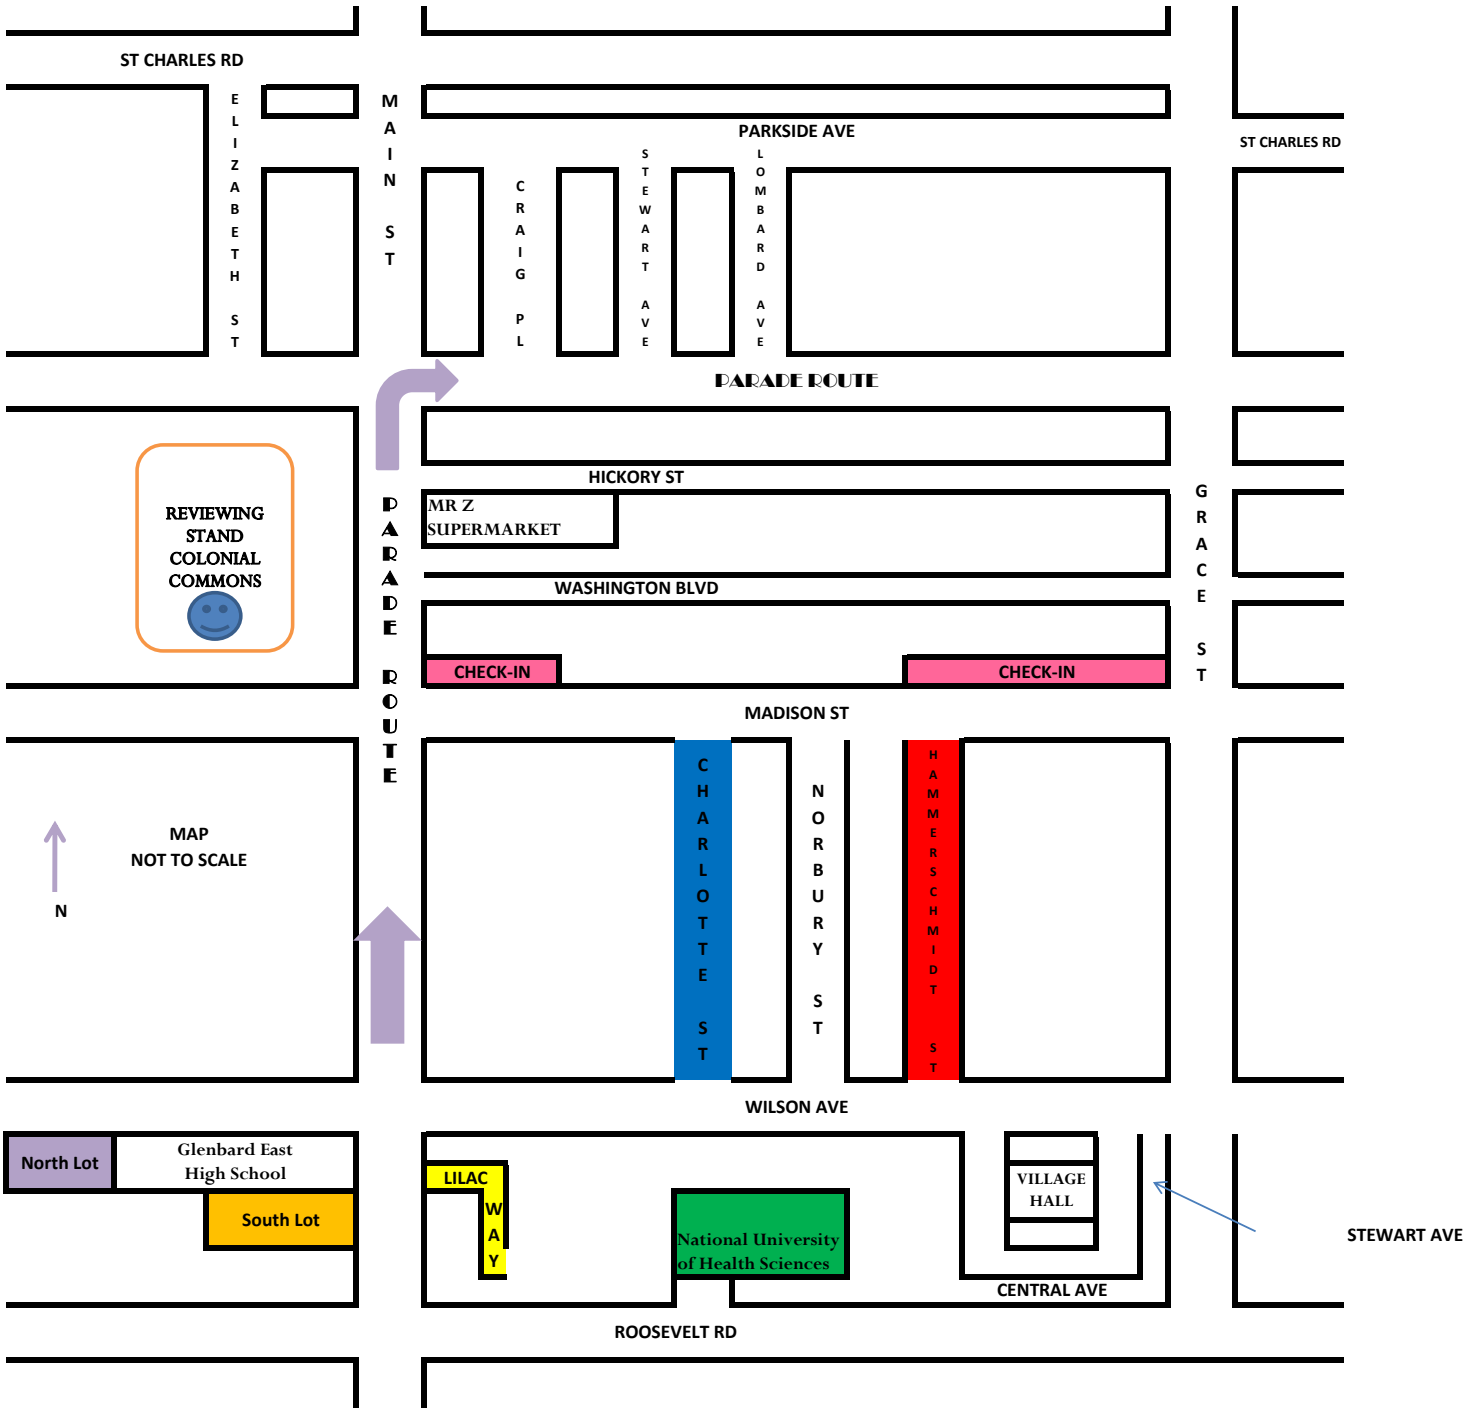

LOMBARD LILAC PARADE MAP - PARTICIPANT CHECK-IN AND LINE-UP LOCATIONS

MAP LEGEND

- | | | | |
|-------------------------------------------------------------------------------------|-----------------|-------------------------------------------------------------------------------------|----------|
|  | Lilac Division |  | Check-in |
|  | Orange Division | Port-o-lets are located on Harrison at Charlotte, Norbury and Hammerschmidt | |
|  | Yellow Division | | |
|  | Green Division | | |
|  | Red Division | | |
|  | White Division | | |
|  | Blue Division | | |